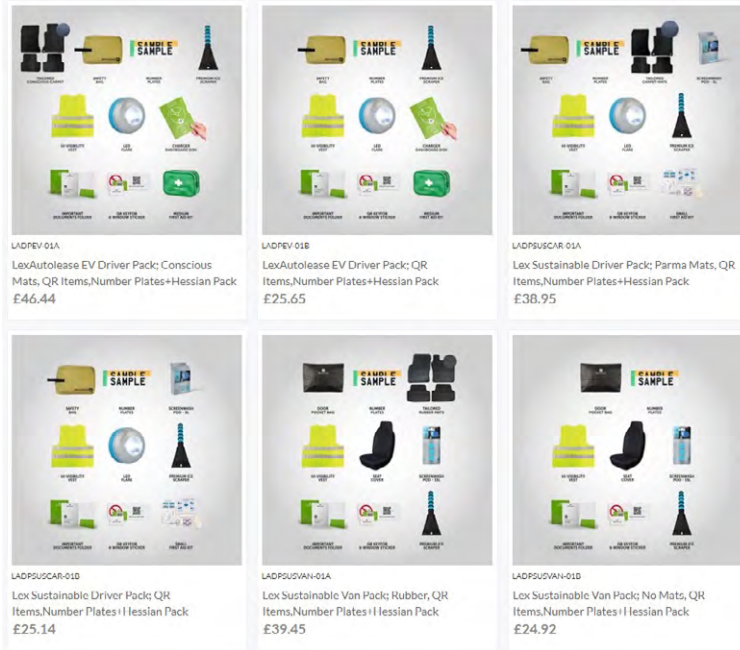

Lex Autolease

LEX AUTOLEASE

How to use the new drop down menu when ordering Lex Autolease packs?

1. Correct standard pack code selected for order.

Configure Your Leasing Pack(s)

Vehicle Details
Make
Please select

Registration Numbers
UK ADD0AAA

I confirm these number plates are correct

[+ Add Another Vehicle](#)

2. Vehicle Make, model and Registration information inputted as normal.

Lex Sustainable Driver Pack; Parma Mats, QR Items, Number Plates+Hessian Pack (LADPSUSCAR 01A)

Lex Autolease QR Pack for Standard Car

Mats
BMW 3 Series: G20 & G80 19- Parma 5619-0

Number Plates
Plain Number Plates- Standard Front + Standard Rear

[+ Add an Additional Pack](#)

3. Top “drop down” box to select fleet specific driver envelope for the below customers.